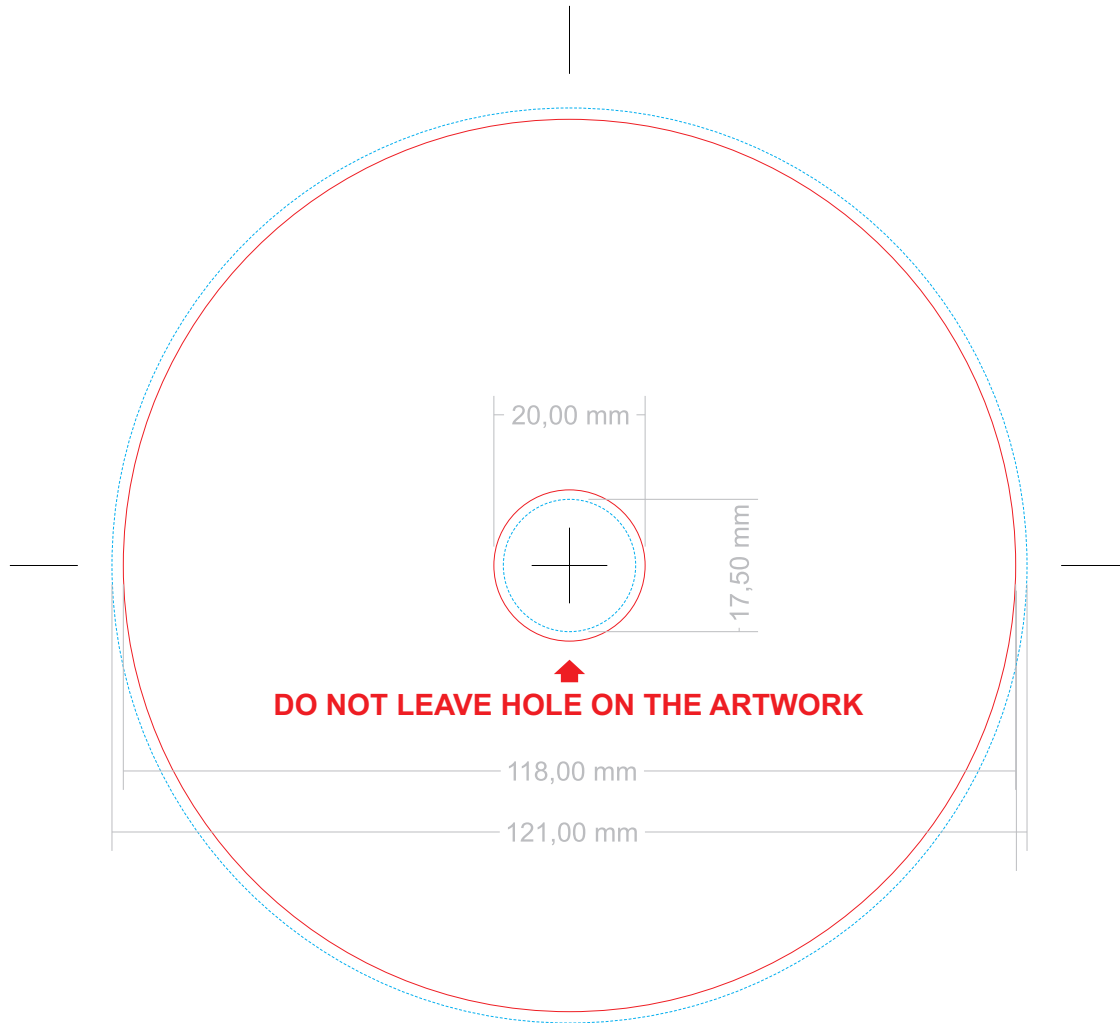

Scale
1:1

- Bleed
- Cutting
- Fold Line

Artwork has to be prepared in **CMYK** color profile. All texts have to be outlined.
Logos & text have to be placed at least 3 mm away from cutting lines.

CMYK
Base: 20mm WHITE